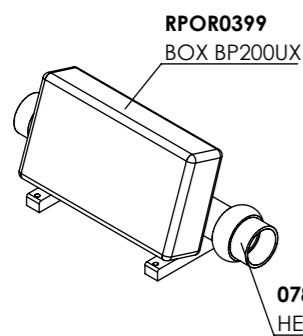

CONTROL PANELS

PUMPS

ELECTRONICS

RPOR0399-A - DIGITAL PANEL BP200UX
 RPOR0399-B - HEATER 3KW BP20
 RPOR0399-C - TEMPERATURE PROBES BP20 12IN
 RPOR0399-D - TEMPERATURE PROBES BP20 24IN

FILTRATION

AUDIO Option 2.1