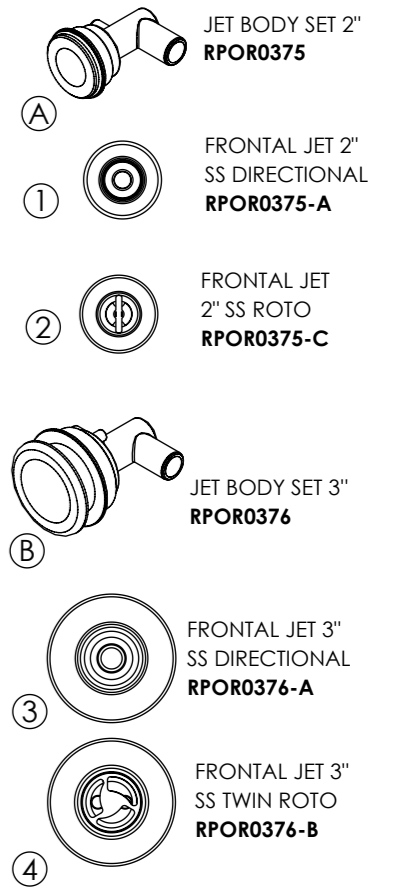

CONTROL PANELS

PUMPS

ELECTRONICS

RPOR0399-A - DIGITAL PANEL BP200UX
 RPOR0399-B - HEATER 3KW BP20
 RPOR0399-C - TEMPERATURE PROBES BP20 12IN
 RPOR0399-D - TEMPERATURE PROBES BP20 24IN

FILTRATION

AUDIO Option 2.1