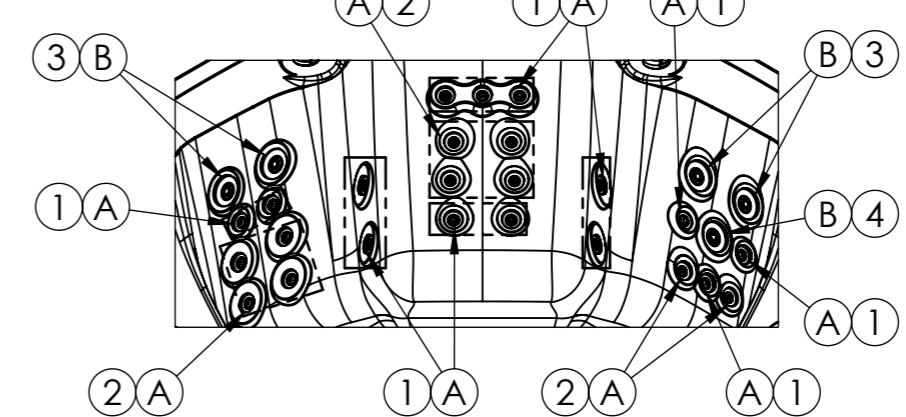

Property of IBERSPA S.L. Avda. Pla d'Urgell 2-8 25200 Cervera, Spain. Don't use without permission. Keep this information confidential and use it solely for the permitted purpose.

CONTROL COMPONENTS

LIGHT COMPONENTS

CONTROL PANELS

PUMPS

ELECTRONICS

RPOR0399-A - DIGITAL PANEL BP200UX
 RPOR0399-B - HEATER 3KW BP20
 RPOR0399-C - TEMPERATURE PROBES BP20 12IN
 RPOR0399-D - TEMPERATURE PROBES BP20 24IN

FILTRATION

AUDIO Option 2.1