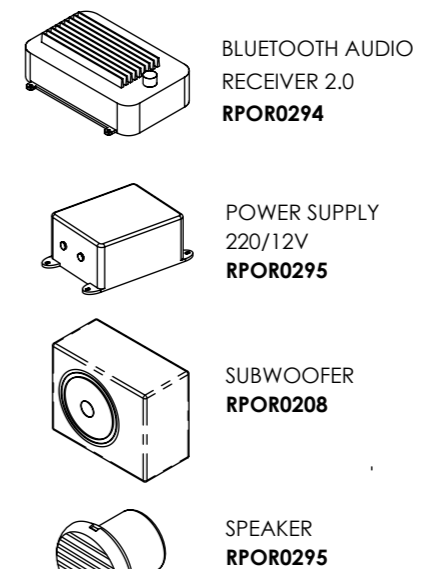

CONTROL PANELS

PUMPS

ELECTRONICS

RPOR0399-A - DIGITAL PANEL BP200UX
 RPOR0399-B - HEATER 3KW BP20
 RPOR0399-C - TEMPERATURE PROBES BP20 12IN
 RPOR0399-D - TEMPERATURE PROBES BP20 24IN

FILTRATION

AUDIO Option 2.1