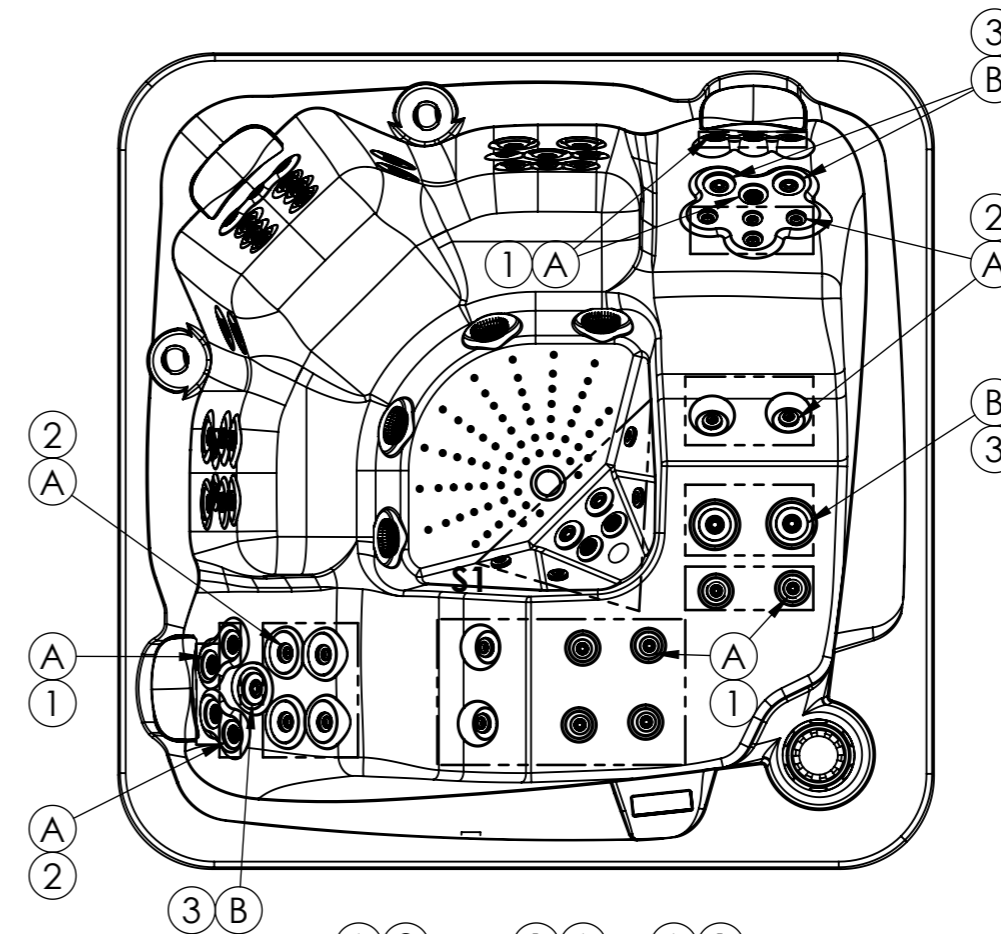

Property of IBERSPA S.L. Avda. Pla d'Urgell 2-8 25200 Cervera, Spain. Don't use without permission. Keep this information confidential and use it solely for the permitted purpose.

CONTROL COMPONENTS

LIGHT COMPONENTS

CONTROL PANELS

PUMPS

ELECTRONICS

RPOR0399-A - DIGITAL PANEL BP200UX
 RPOR0399-B - HEATER 3KW BP20
 RPOR0399-C - TEMPERATURE PROBES BP20 12IN
 RPOR0399-D - TEMPERATURE PROBES BP20 24IN

FILTRATION

AUDIO Option 2.1