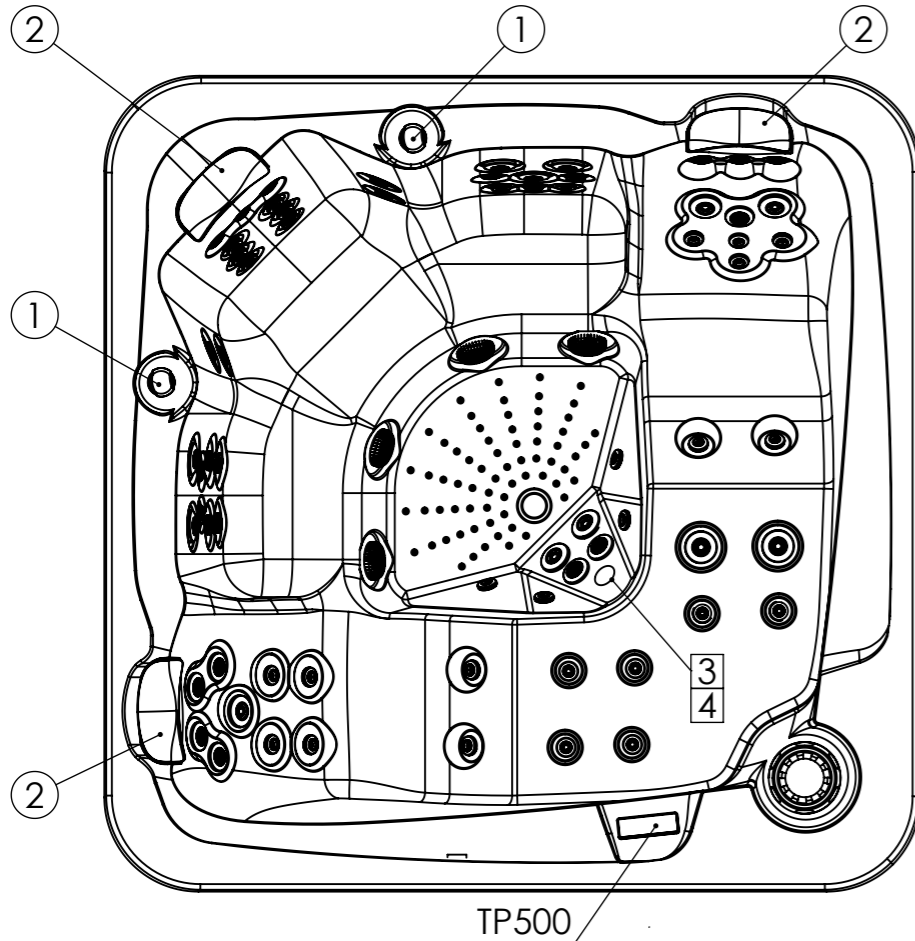

Property of IBERSPA S.L. Avda. Pla d'Urgell 2-8 25200 Cervera, Spain. Don't use without permission. Keep this information confidential and use it solely for the permitted purpose.

CONTROL COMPONENTS

LIGHT COMPONENTS

CONTROL PANELS

PUMPS

ELECTRONICS

RPOR0399-A - DIGITAL PANEL BP200UX
 RPOR0399-B - HEATER 3KW BP20
 RPOR0399-C - TEMPERATURE PROBES BP20 12IN
 RPOR0399-D - TEMPERATURE PROBES BP20 24IN

FILTRATION

AUDIO Option 2.1