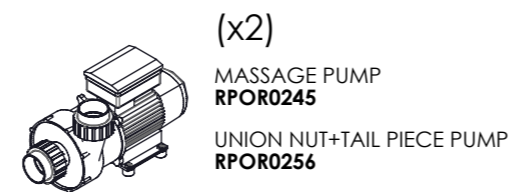

PANELL TOUCH MINIMALIST II RPOR0382

HEATER

RPOR0359 BOX BP6013G1

07816R1013 HEATER RACORDS (2 UNITS)
 RPOR0101 - TEMPERATURE PROBES GS I GL (x2)
 RPOR0105 - HEATER 3KW GS I GL
 RPOR0359-A - DIGITAL PANEL BP6013G1

PUMPS

(x2) MASSAGE PUMP RPOR0245
 UNION NUT+TAIL PIECE PUMP RPOR0256

FILTRATION PUMP 200W IBE136 RPOR0404

COVER 65977

MASSAGE COMPONENTS

JET BODY SET 2" RPOR0375

FRONTAL JET 2" SS DIRECTIONAL RPOR0375-A

FRONTAL JET 2" SS ROTO RPOR0375-C