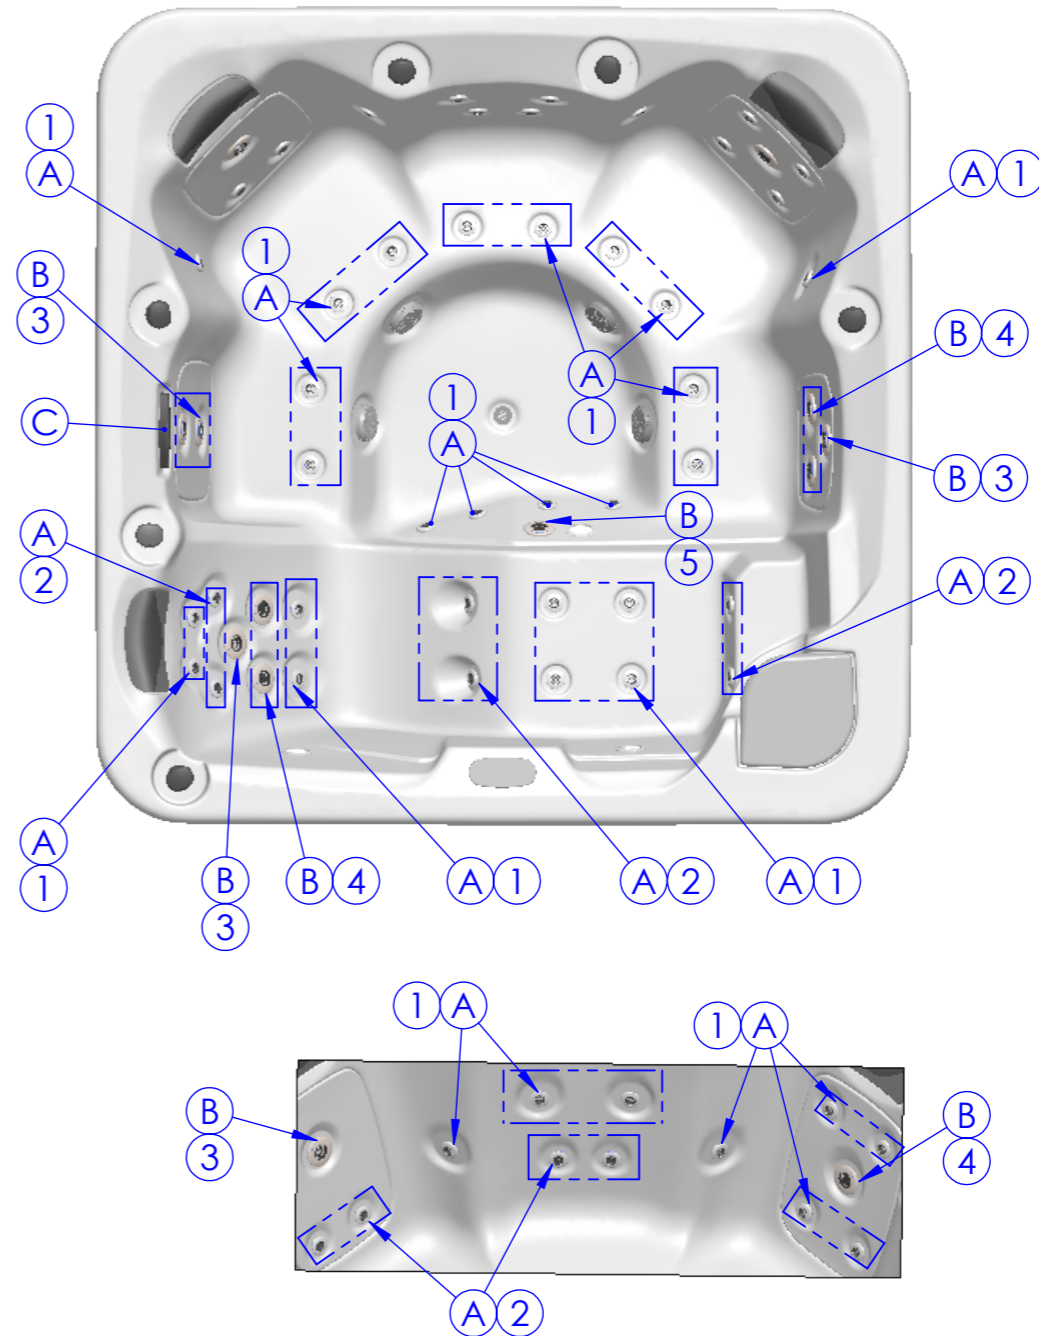

PUMPS

(x2) MASSAGE PUMP RPOR0245
 UNION NUT+TAIL PIECE PUMP RPOR0256

FILTRATION PUMP 200W IBE136 RPOR0404

COVER 65977

MASSAGE COMPONENTS

JET BODY SET 2" RPOR0375

FRONTAL JET 2" SS DIRECTIONAL RPOR0375-A

FRONTAL JET 2" SS ROTO RPOR0375-C