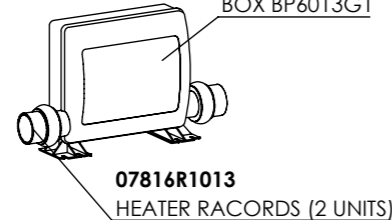

HEATER

RPOR0359 BOX BP6013G1

07816R1013 HEATER RACORDS (2 UNITS)
RPOR0101 - TEMPERATURE PROBES GS I GL (x2)
RPOR0105 - HEATER 3KW GS I GL
RPOR0359-A - DIGITAL PANEL BP6013G1