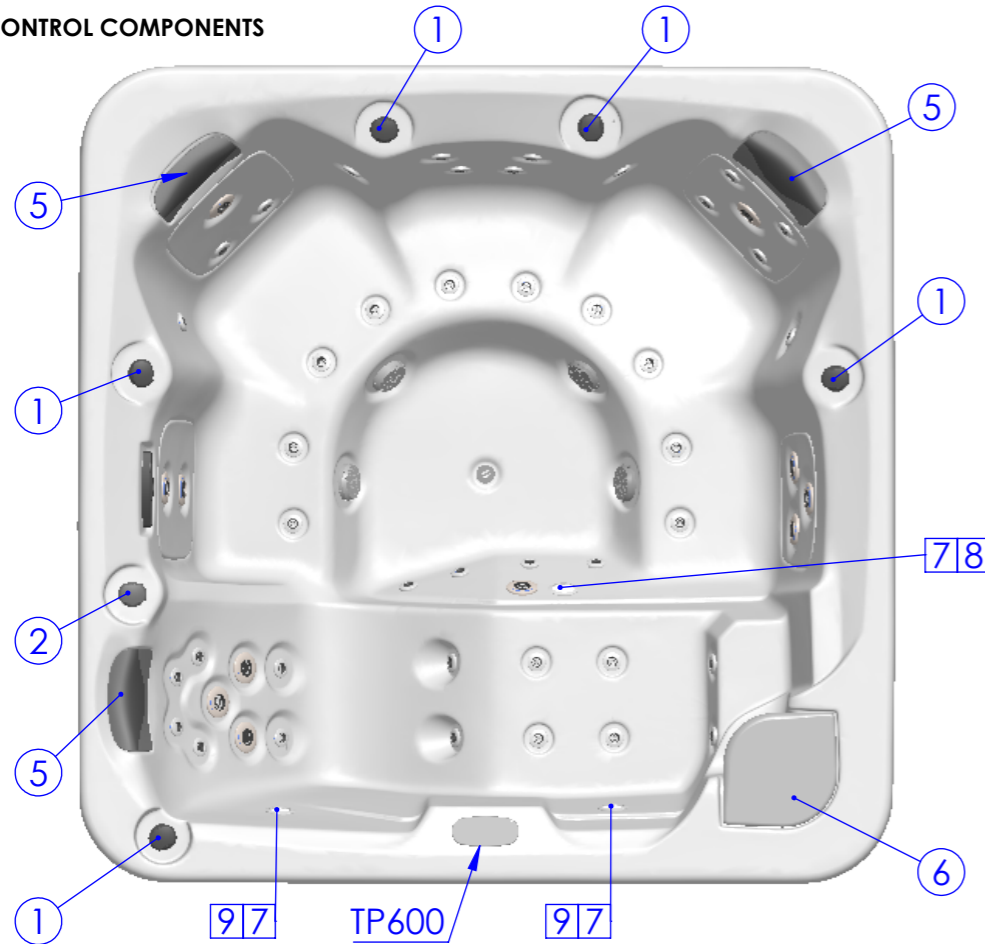

Property of IBERSPA S.L. Avda. Pla d'Urgell 2-8 25200 Cervera, Spain. Don't use without permission. Keep this information confidential and use it solely for the permitted purpose.

CONTROL COMPONENTS

- 1 VENTURY CONTROLLER SS RPOR0261
- 2 VALVE ON-OFF 1" SS RPOR0263

PILLOWS

- 5 SMALL HEADREST GREY RPOR0032
- 6 SKIMFILTER COVER RPOR0156

LIGHT COMPONENTS

7 SPOTLIGHT LED SET RD RPOR0239

8 MASTER LED LIGHT RPOR0240

9 LED SLAVE LIGHT RPOR0252

CONTROL PANELS

CONTROL PANEL TP 600 RPOR0355
 COVER DIGITAL STD PANEL TP600 RPOR0355-D