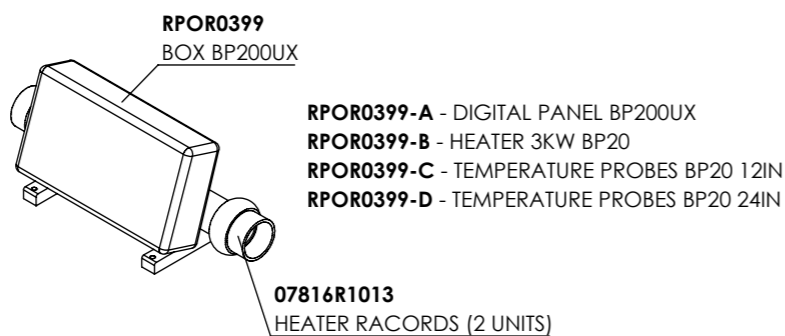

Property of IBERSPA S.L. Avda. Pla d'Urgell 2-8 25200 Cervera, Spain. Don't use without permission. Keep this information confidential and use it solely for the permitted purpose.

CONTROL COMPONENTS

LIGHT COMPONENTS

CONTROL PANELS

HEATER

PUMPS

MASSAGE COMPONENTS

FILTRATION

AUDIO Option 2.1

OTHER COMPONENTS