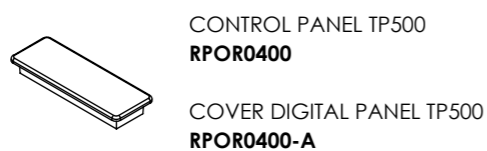

CONTROL PANELS