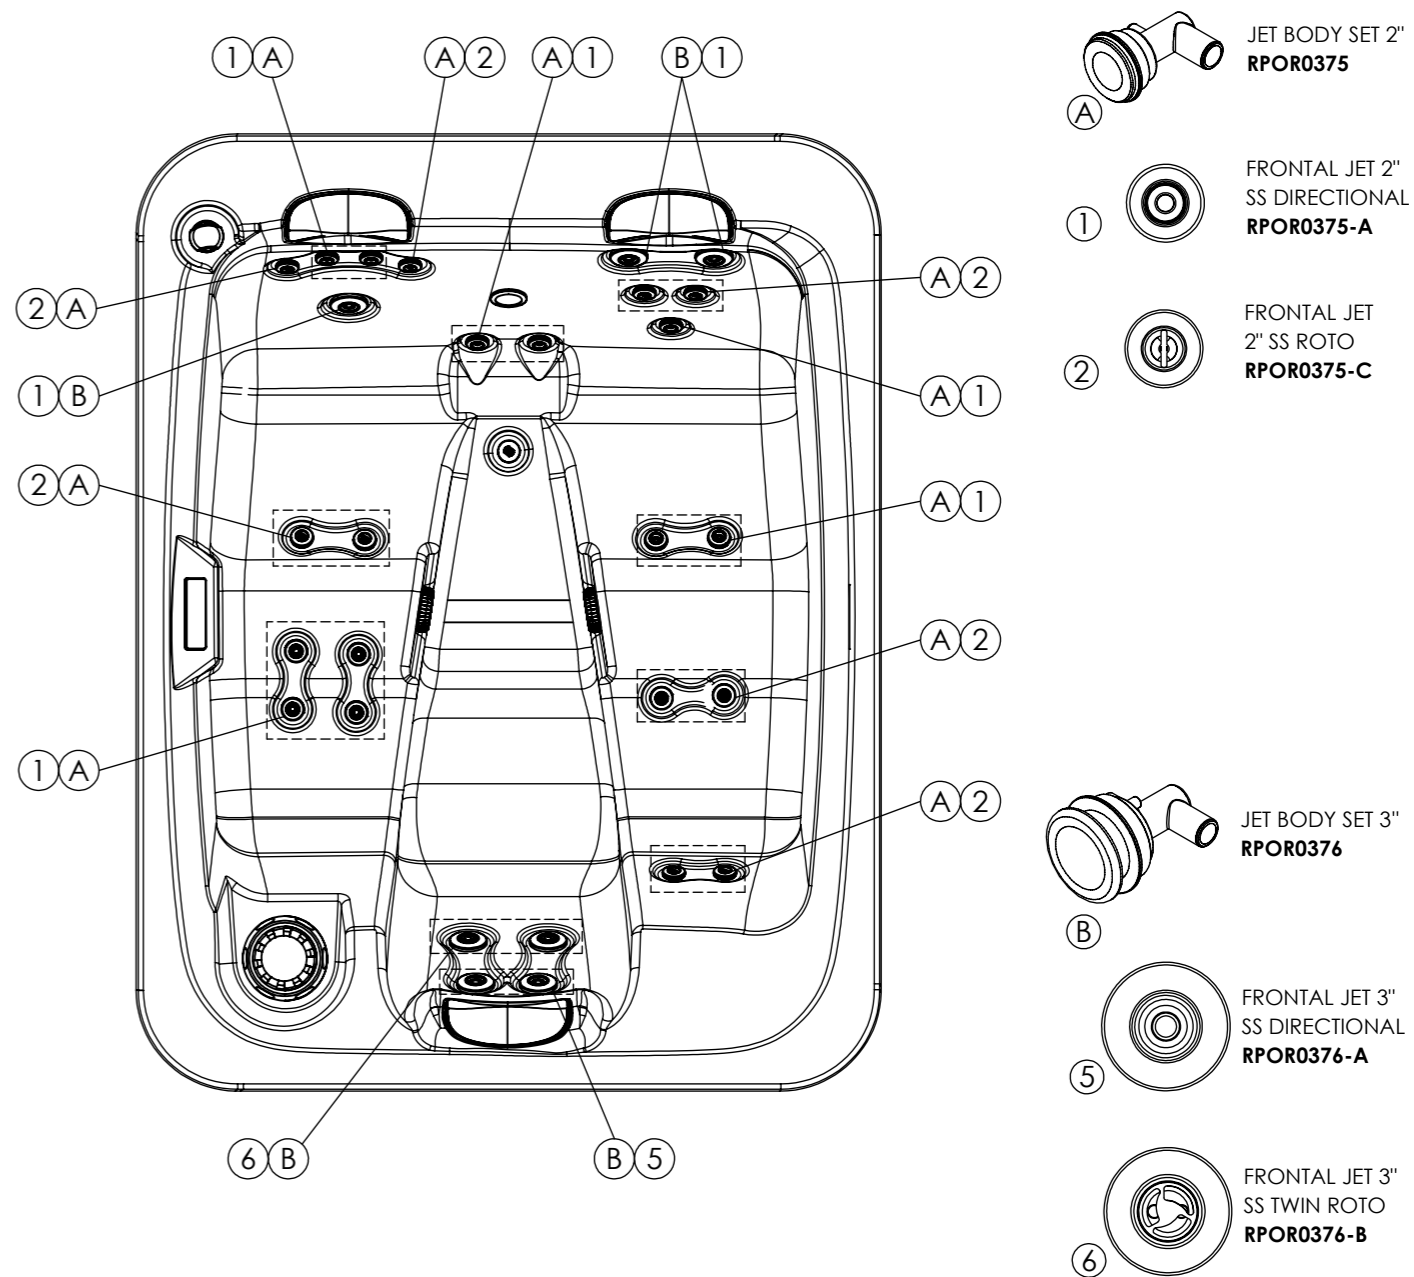

Property of IBERSPA S.L. Avda. Pla d'Urgell 2-8 25200 Cervera, Spain. Don't use without permission. Keep this information confidential and use it solely for the permitted purpose.

CONTROL COMPONENTS

LIGHT COMPONENTS

CONTROL PANELS

HEATER

PUMPS

MASSAGE COMPONENTS

FILTRATION

AUDIO Option 2.1

OTHER COMPONENTS