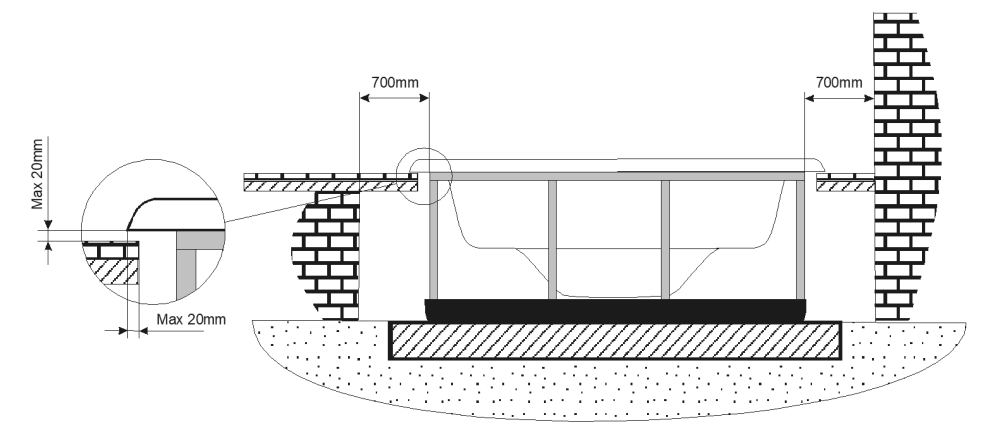

General specifications	
Spa weight (empty)	327 Kg
Spa weight (full)	1.465 Kg

WARNING:
It's essential to keep a minimum clearance access of **700mm** all around.

According to our policy of continuous improvement, dimensions, features or components of this product can be partially or completely changed without prior notice.
It's Customer responsibility to verify that this is the last version of the drawing.

Revision	Date	Fecha	Name	Nombre	Modification	Modificaci3n
01	28/11/2018		A.Miquel		Jets (CMP), filtration pump, DSG waterfall and audio receptor changed	
02	03/12/2018		D.Castillo		Spa weight added	
03	30/01/2020		I.Rica		Drain position modified	
04	10/02/2020		A.Miquel		Bathub geometry changed	
05	26/03/2025		Paula S.		Canvi audio exterior per audio a l'interior del casc amb GLEP 2.1	

Dimensions in mm. General Tolerances +/- 10mm			COMMERCIAL		
Drawn	Date	Name	ASTRALPOOL	Code	Rev.
Checked	26/03/2025	Bernat S.			
Scale 1:15	General Tolerance		Size A3	First Angle Projection	
Sheet 1/1	DIN 7168 ISO 2768g				