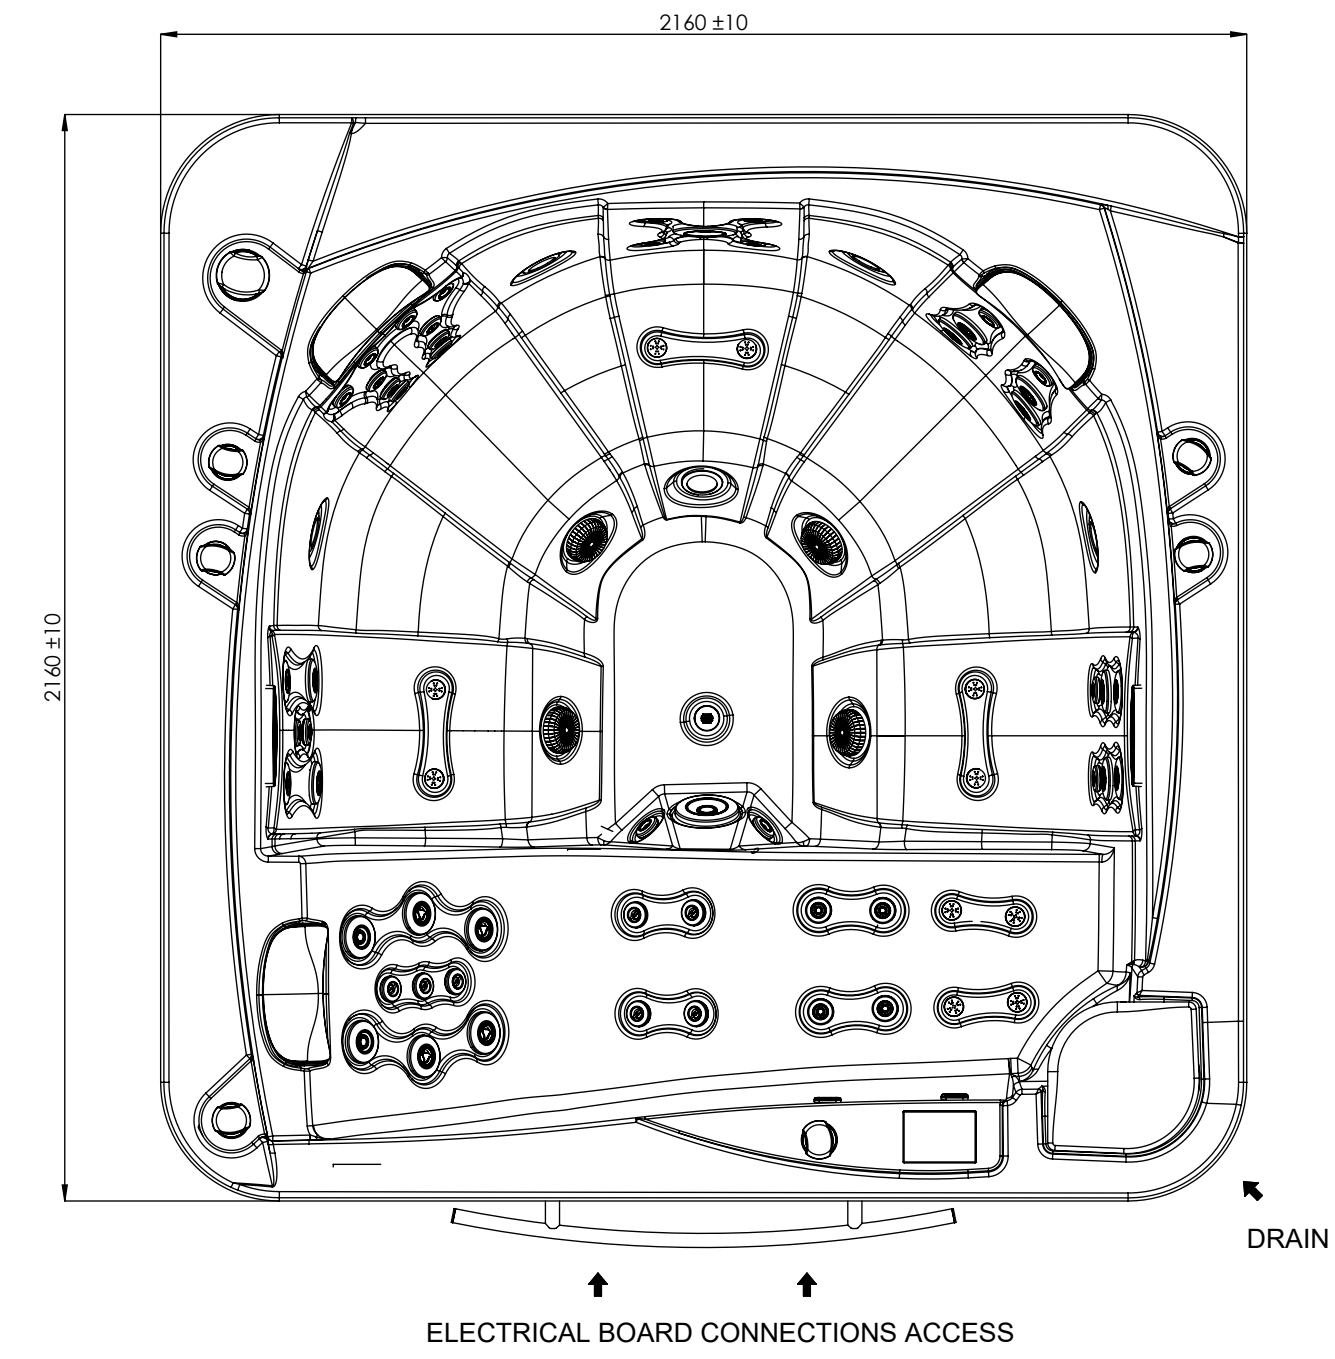

General specifications	
Spa weight (empty)	327 Kg
Spa weight (full)	1.465 Kg

WARNING:
It's essential to keep a minimum clearance access of **700mm** all around.

According to our policy of continuous improvement, dimensions, features or components of this product can be partially or completely changed without prior notice.
It's Customer responsibility to verify that this is the last version of the drawing.

Revision	Date	Fecha	Name	Nombre	Modification	Modificaci3n
01	28/11/2018		A.Miquel		Jets (CMP), filtration pump, DSG waterfall and audio receptor changed	
02	03/12/2018		D.Castillo		Spa weight added	
03	30/01/2020		I.Rica		Drain position modified	
04	10/02/2020		A.Miquel		Bathub geometry changed	
05	26/03/2025		Paula S.		Canvi audio exterior per audio a l'interior del casc amb GLEP 2.1	

Dimensions in mm. General Tolerances +/- 10mm			COMMERCIAL		
Drawn	Date	Name	ASTRALPOOL	Code	Rev.
Checked	26/03/2025	Bernat S.			
Scale 1:15	General Tolerance		Size A3	First Angle Projection	
Sheet 1/1	DIN 7168 ISO 2768g				