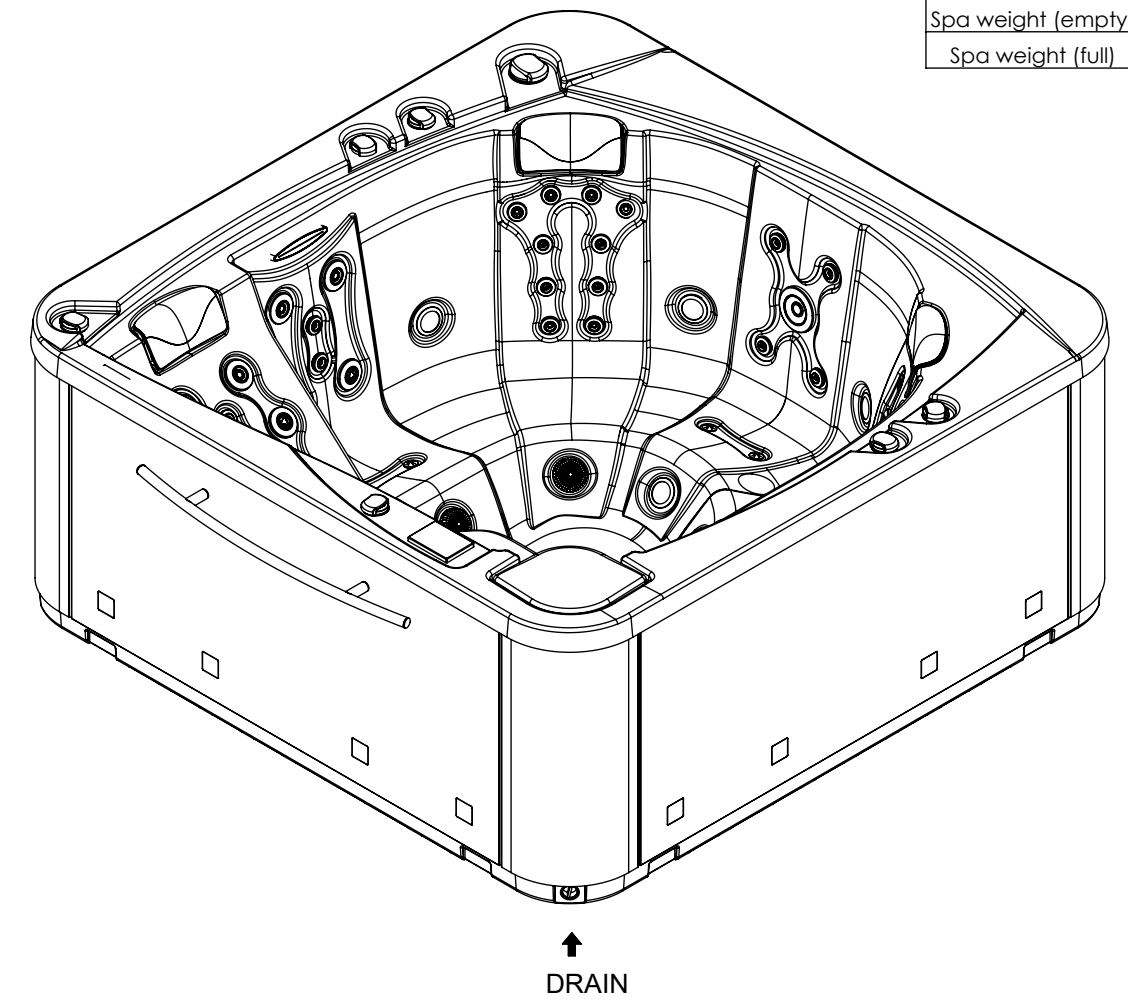

General specifications	
Spa weight (empty)	327 Kg
Spa weight (full)	1.465 Kg

WARNING:
It's essential to keep a minimum clearance access of **700mm** all around.

According to our policy of continuous improvement, dimensions, features or components of this product can be partially or completely changed without prior notice.
It's Customer responsibility to verify that this is the last version of the drawing.

Revision	Date	Fecha	Name	Nombre	Modification	Modificaci3n
01	28/11/2018		A.Miquel		Jets (CMP), filtration pump, DSG waterfall and audio receptor changed	
02	03/12/2018		D.Castillo		Spa weight added	
03	30/01/2020		I.Rica		Drain position modified	
04	10/02/2020		A.Miquel		Bathub geometry changed	
05	26/03/2025		Paula S.		Canvi audio exterior per audio a l'interior del casc amb GLEP 2.1	

Dimensions in mm. General Tolerances +/- 10mm			COMMERCIAL		
Drawn	Date	Name	ASTRALPOOL	Code	Rev.
Checked	26/03/2025	Bernat S.			
Scale 1:15	General Tolerance		Size A3	First Angle Projection	
Sheet 1/1	DIN 7168 ISO 2768g				