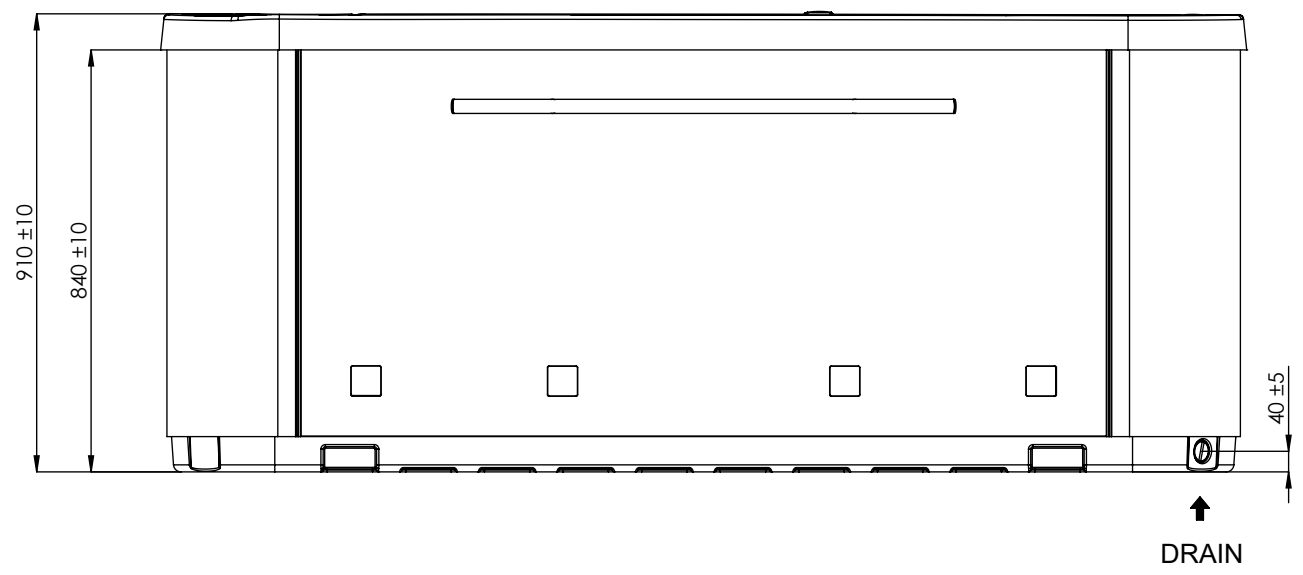

General specifications	
Spa weight (empty)	327 Kg
Spa weight (full)	1.465 Kg

WARNING:
It's essential to keep a minimum clearance access of **700mm** all around.

According to our policy of continuous improvement, dimensions, features or components of this product can be partially or completely changed without prior notice.
It's Customer responsibility to verify that this is the last version of the drawing.

Revision	Date	Fecha	Name	Nombre	Modification	Modificaci3n
01	28/11/2018		A.Miquel		Jets (CMP), filtration pump, DSG waterfall and audio receptor changed	
02	03/12/2018		D.Castillo		Spa weight added	
03	30/01/2020		I.Rica		Drain position modified	
04	10/02/2020		A.Miquel		Bathub geometry changed	
05	26/03/2025		Paula S.		Canvi audio exterior per audio a l'interior del casc amb GLEP 2.1	

Dimensions in mm. General Tolerances +/- 10mm			COMMERCIAL		
Drawn	Date	Name	ASTRALPOOL	Code	Rev.
Checked	26/03/2025	Bernat S.			
Scale 1:15	General Tolerance		Size A3	First Angle Projection	
Sheet 1/1	DIN 7168 ISO 2768g				