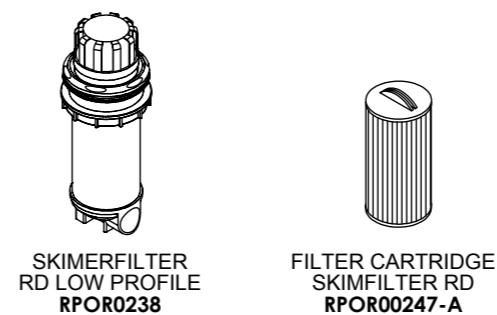

FILTRATION