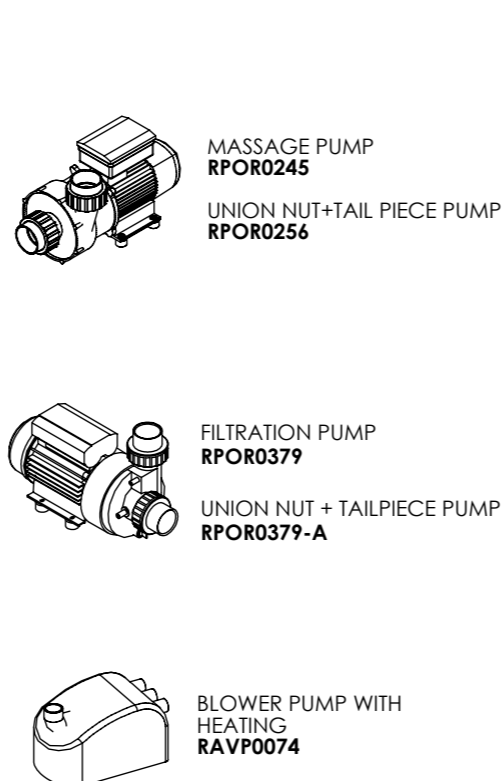

Property of IBERSPA S.L. Avda. Pla d'Urgell 2-8 25200 Cervera, Spain. Don't use without permission. Keep this information confidential and use it solely for the permitted purpose.

CONTROL COMPONENTS

LIGHT COMPONENTS

CONTROL PANELS

HEATER

PUMPS

MASSAGE COMPONENTS

FILTRATION

DESINFECTATION

AUDIO

Option 4.1