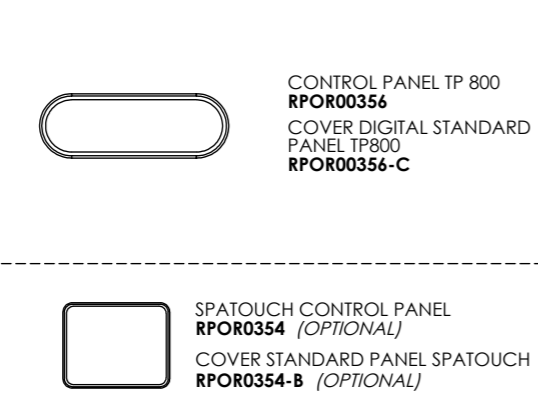

CONTROL PANELS