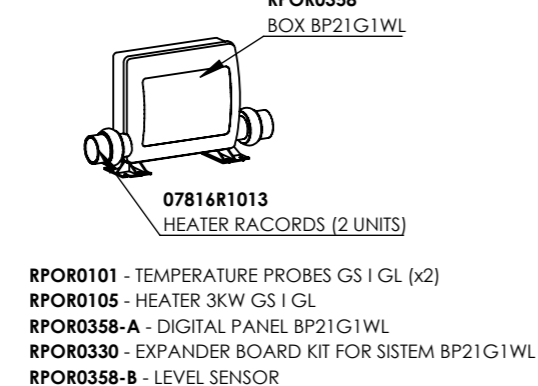

Property of IBERSPA S.L. Avda. Pla d'Urgell 2-8 25200 Cervera, Spain. Don't use without permission. Keep this information confidential and use it solely for the permitted purpose.

CONTROL COMPONENTS

LIGHT COMPONENTS

CONTROL PANELS

HEATER

PUMPS

MASSAGE COMPONENTS

FILTRATION

DESINFECTATION

AUDIO

Option 4.1