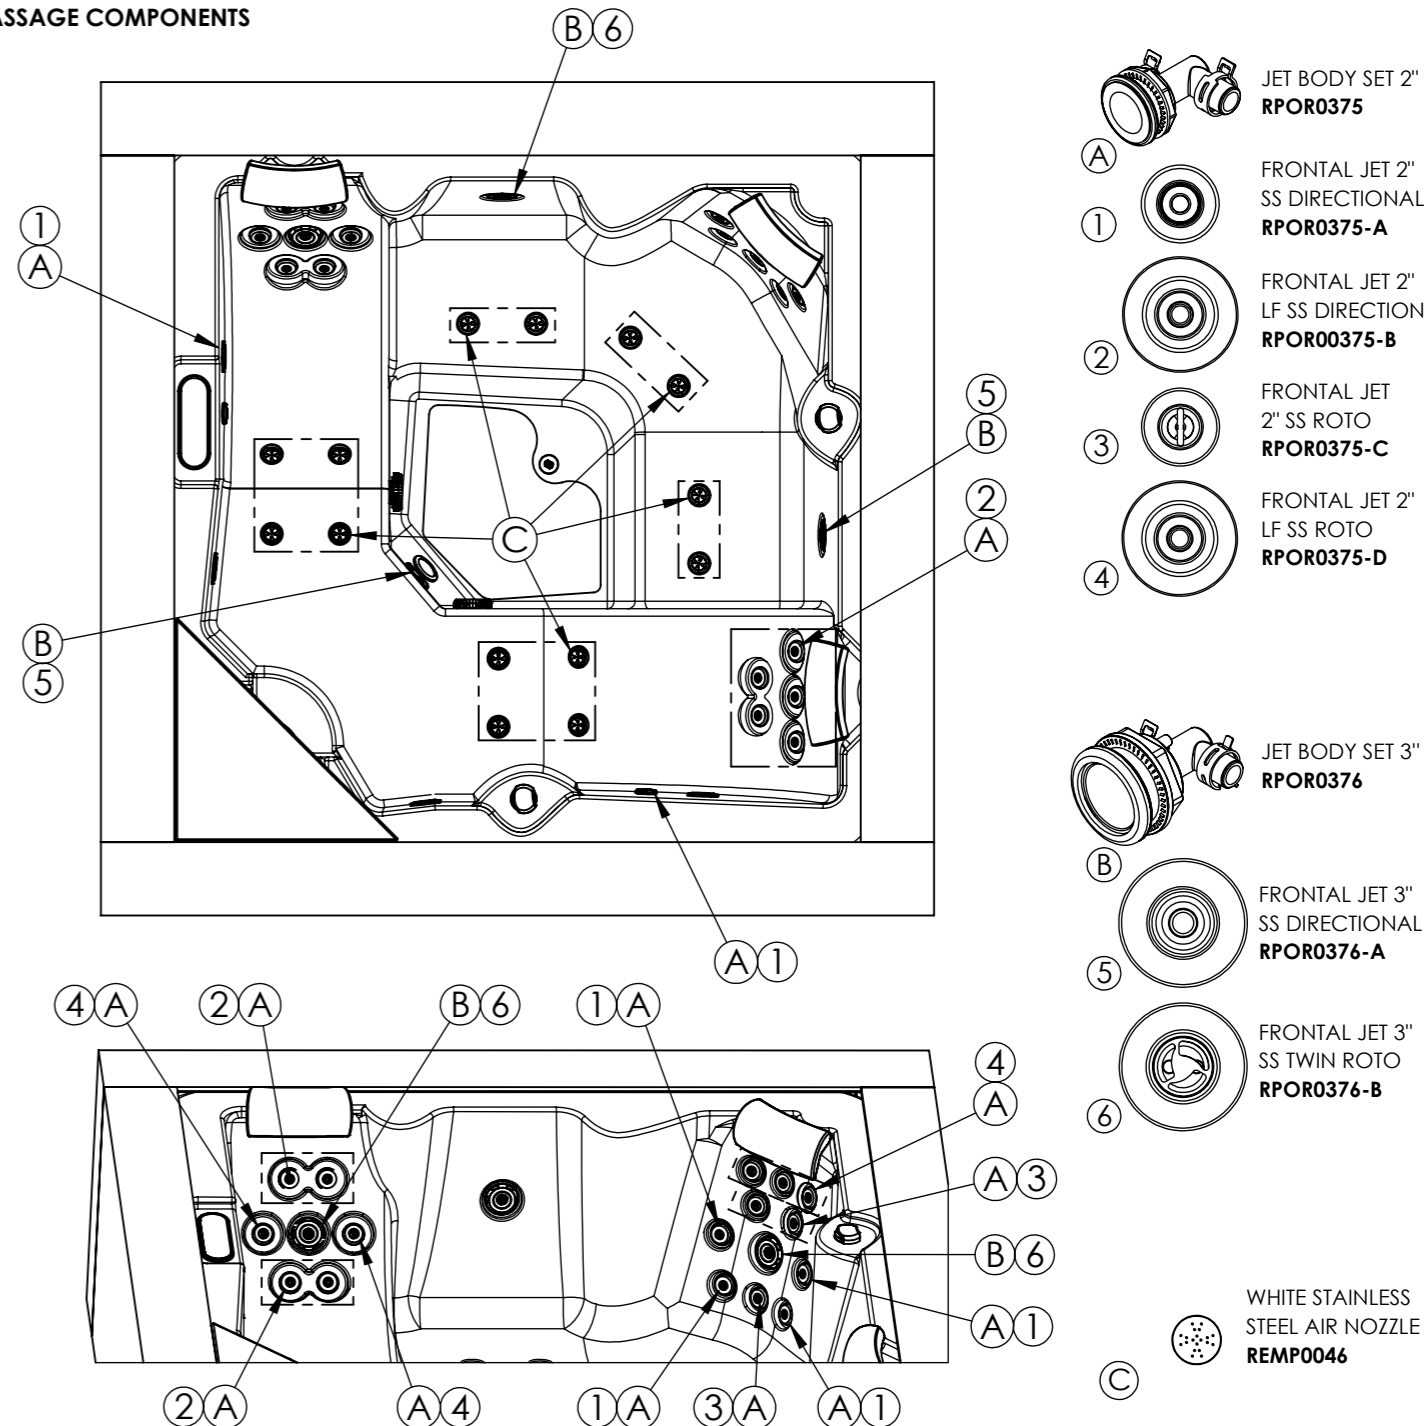

Property of IBERSPA S.L. Avda. Pla d'Urgell 2-8 25200 Cervera, Spain. Don't use without permission. Keep this information confidential and use it solely for the permitted purpose.

CONTROL COMPONENTS

LIGHT COMPONENTS

CONTROL PANELS

HEATER

PUMPS

MASSAGE COMPONENTS

FILTRATION

DESINFECTATION

AUDIO

Option 4.1