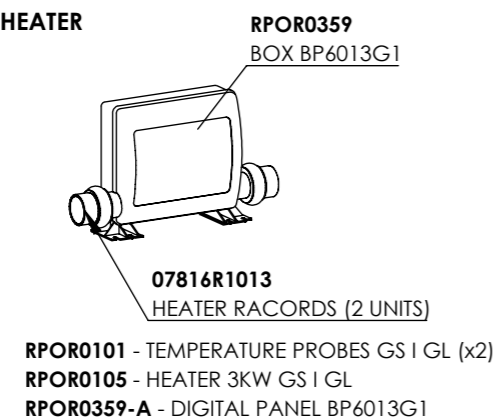

Property of IBERSPA S.L. Avda. Pla d'Urgell 2-8 25200 Cervera, Spain. Don't use without permission. Keep this information confidential and use it solely for the permitted purpose.

CONTROL COMPONENTS

PILLOWS

LIGHT COMPONENTS

CONTROL PANELS

HEATER

PUMPS

MASSAGE COMPONENTS

FILTRATION

DESINFECTATION

AUDIO Option 2.1