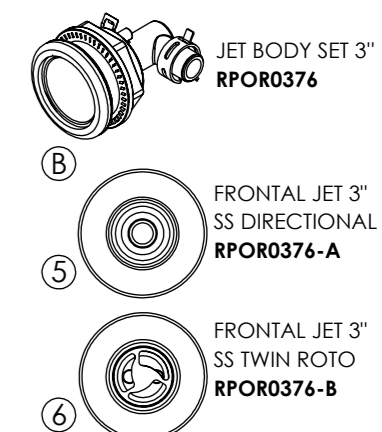

LIGHT COMPONENTS

CONTROL PANELS

HEATER

PUMPS

MASSAGE COMPONENTS

FILTRATION

DESINFECTATION

AUDIO Option 2.1