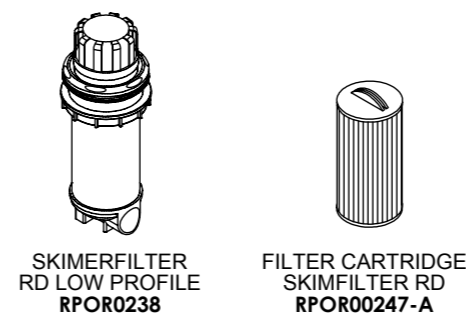

FILTRATION