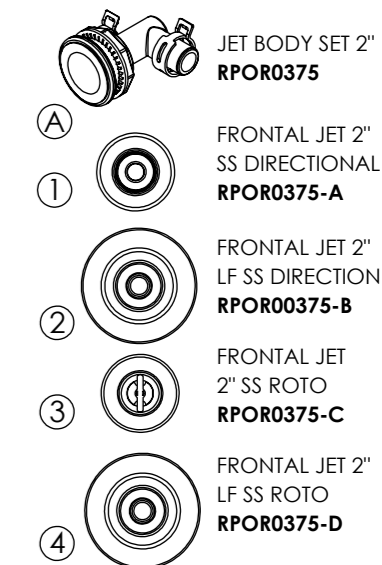

LIGHT COMPONENTS

CONTROL PANELS

HEATER

PUMPS

MASSAGE COMPONENTS

FILTRATION

DESINFECTATION

AUDIO Option 2.1