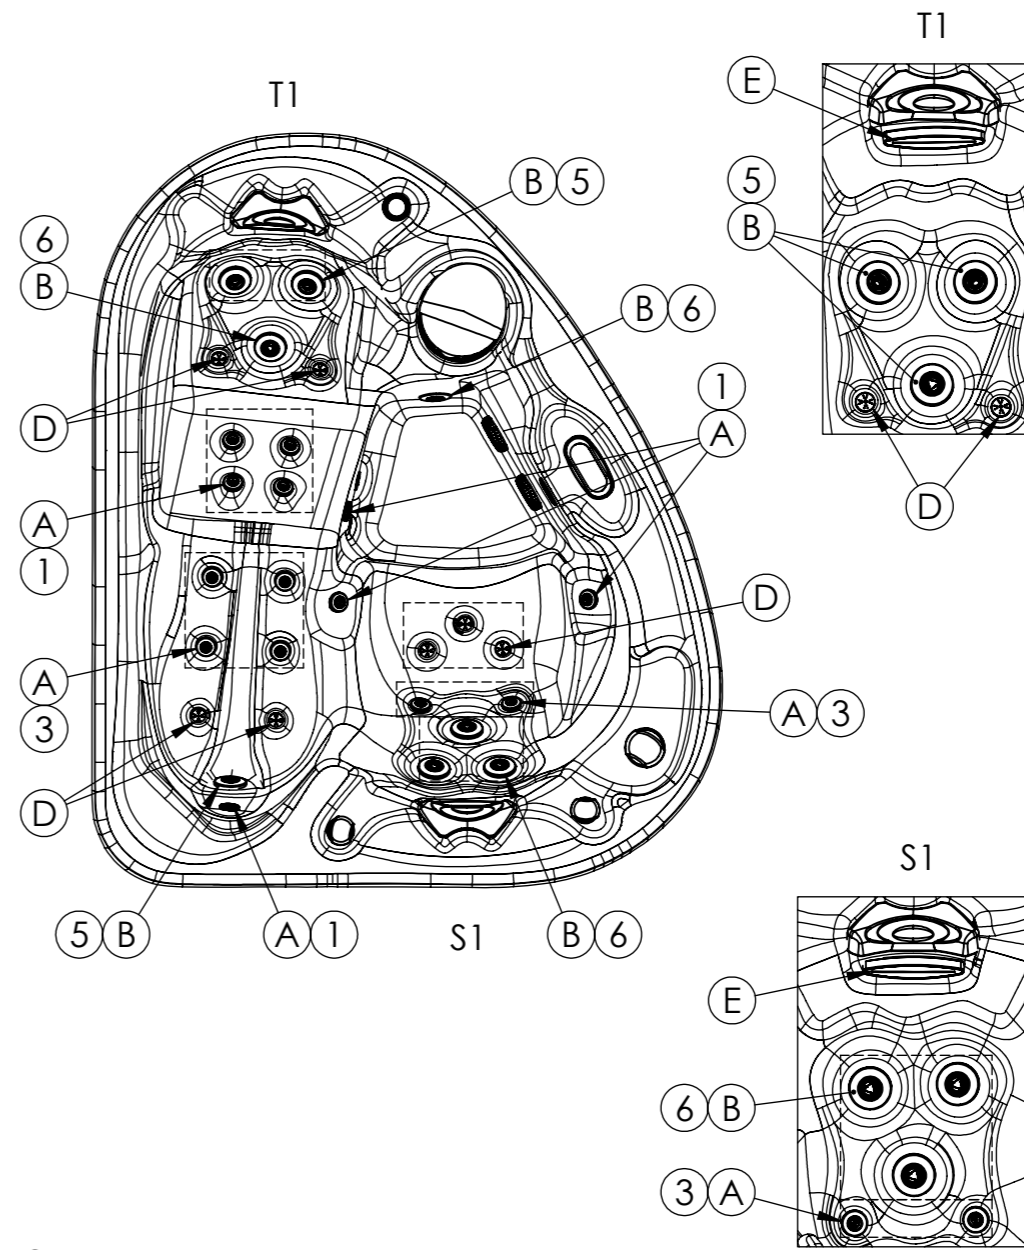

Property of IBERSPA S.L. Avda. Pla d'Urgell 2-8 25200 Cervera, Spain. Don't use without permission. Keep this information confidential and use it solely for the permitted purpose.

CONTROL COMPONENTS

- 1 VENTURY CONTROLLER SS RPOR0261
- 2 VALVE ON-OFF 1" SS RPOR0263
- 3 3 WAYS SS VALVE 2" RPOR00262
- 4 AROMA DESPENSER RPOR0264

PUMPS

MASSAGE PUMP RPOR0245

UNION NUT+TAIL PIECE PUMP RPOR0256

FILTRATION PUMP RPOR0379

UNION NUT + TAILPIECE PUMP RPOR0379-A

SPA BLOWER RPOR0186

UNION NUT + TAILPIECE PUMP RPOR0258

MASSAGE COMPONENTS

GREY DRAIN SET RPOR0003

GREY SPA DRAIN 2" ADAPTOR SOKET D.50 RPOR0225

JET BODY SET 2" RPOR0375

FRONTAL JET 2" SS DIRECTIONAL RPOR0375-A

FRONTAL JET 2" LF SS DIRECTION RPOR00375-B

FRONTAL JET 2" SS ROTO RPOR0375-C