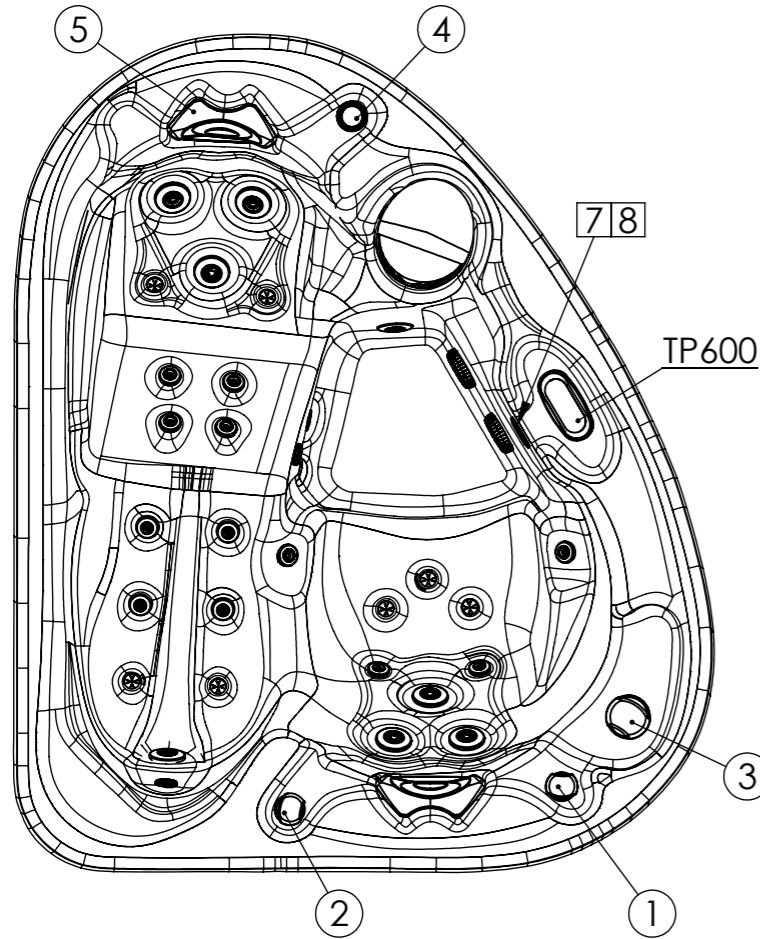

Property of IBERSPA S.L. Avda. Pla d'Urgell 2-8 25200 Cervera, Spain. Don't use without permission. Keep this information confidential and use it solely for the permitted purpose.

CONTROL COMPONENTS

- 1 VENTURY CONTROLLER SS RPOR0261
- 2 VALVE ON-OFF 1" SS RPOR0263
- 3 3 WAYS SS VALVE 2" RPOR00262
- 4 AROMA DESPENSER RPOR0264

PILLOWS

- 5 SMALL HEADREST PACIFIC - ANTARTIC RPOR0095

LIGHT COMPONENTS

SPOTLIGHT LED SET RD RPOR0239

MASTER LED LIGHT RPOR0240

CONTROL PANELS

CONTROL PANEL TP 600 RPOR0355

COVER DIGITAL STANDARD PANEL TP 600 RPOR0355-B

PUMPS

MASSAGE PUMP RPOR0245

UNION NUT+TAIL PIECE PUMP RPOR0256

FILTRATION PUMP RPOR0379

UNION NUT + TAILPIECE PUMP RPOR0379-A

SPA BLOWER RPOR0186

UNION NUT + TAILPIECE PUMP RPOR0258

MASSAGE COMPONENTS

GREY DRAIN SET RPOR0003

GREY SPA DRAIN 2" ADAPTOR SOKET D.50 RPOR0225

JET BODY SET 2" RPOR0375

FRONTAL JET 2" SS DIRECTIONAL RPOR0375-A

FRONTAL JET 2" LF SS DIRECTION RPOR00375-B

FRONTAL JET 2" SS ROTO RPOR0375-C