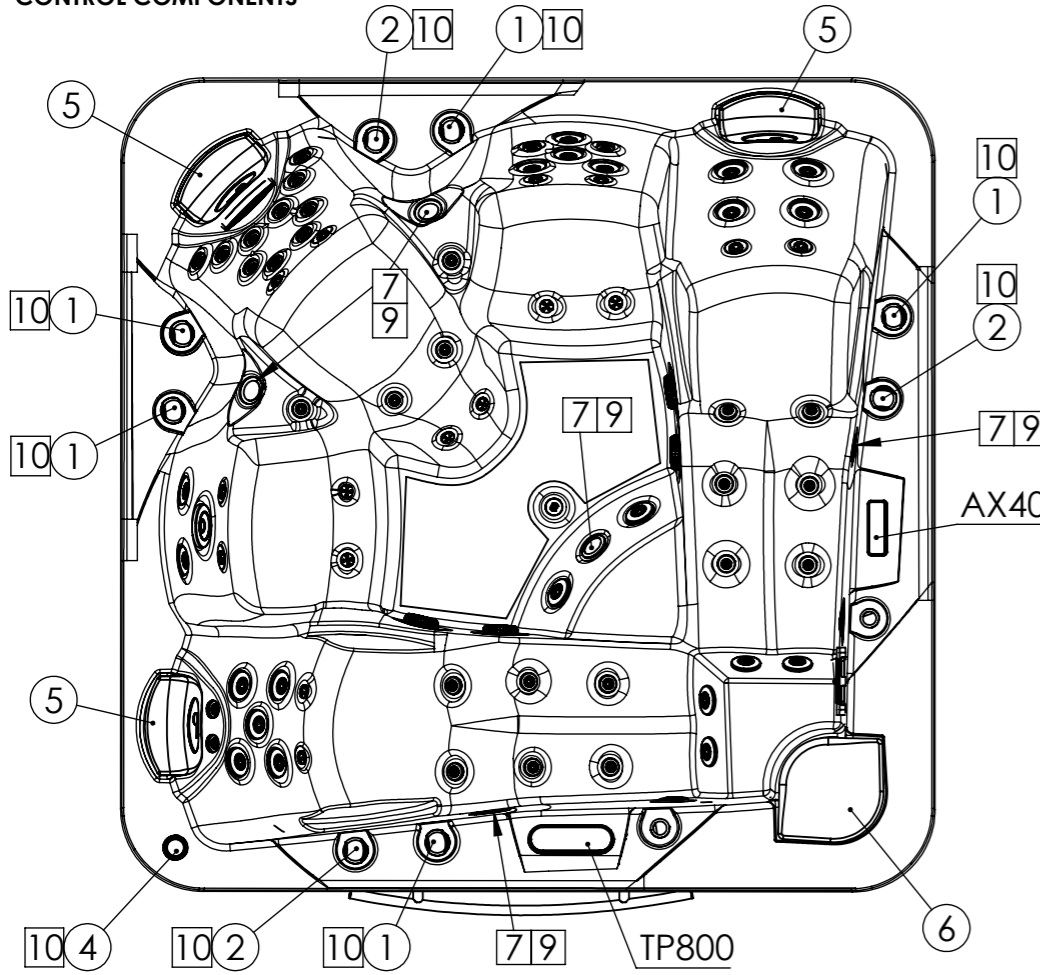

According to our policy of continuous improvement, dimensions, features or components of this product can be partially or completely changed without prior notice. It's Customer responsibility to verify that this is the last version of the drawing

Property of IBERSPA S.L. Avda. Pla d'Urgell 2-8 25200 Cervera, Spain. Don't use without permission. Keep this information confidential and use it solely for the permitted purpose.

CONTROL COMPONENTS

- 1 VENTURY CONTROLLER SS RPOR0261
- 2 VALVE ON-OFF 1" SS RPOR0263
- 3 3 WAYS SS VALVE 2" RPOR00262
- 4 AROMA DESPENSER RPOR0264

PILLOWS

- 5 BIG HEADREST RPOR0094
- 6 SKIMFILTER COVER RPOR0156

LIGHT COMPONENTS

- 7 SPOTLIGHT LED SET RD RPOR0239
- 9 LED SLAVE LIGHT RPOR0252
- 10 4 LEDS LIGHTS POINTS RPOR0267
- 11 1 LEDS LIGHTS POINTS RPOR0268
- LEDS TRANSFORMER 5V DC RPOR0280
- LEDS CONTROLLER RPOR0281

PUMPS

- (x2) MASSAGE PUMP (300) RPOR0279
- UNION NUT+TAIL PIECE PUMP RPOR0256
- FILTRATION PUMP RPOR0379
- UNION NUT + TAILPIECE PUMP RPOR0379-A
- SPA BLOWER RPOR0186
- UNION NUT + TAILPIECE PUMP RPOR0258