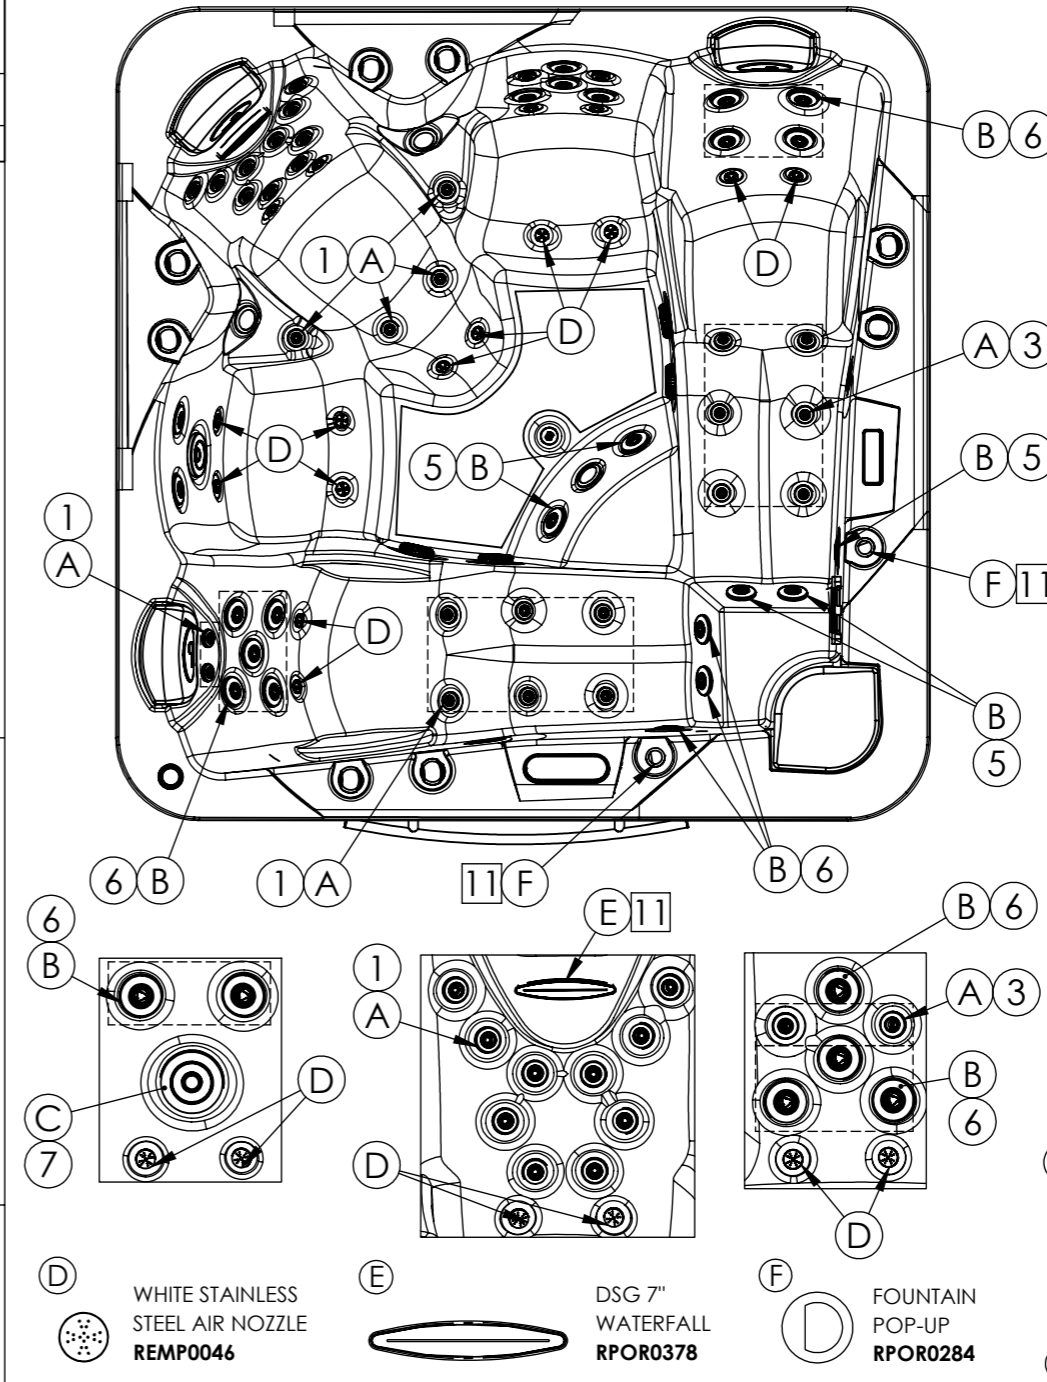

MASSAGE COMPONENTS

FILTRATION

- SKYMMER FILTER TAPE RPOR0178
- PRESSURE FILTER 2" RPOR0119
- PRESSURE FILTER CARTRIDGE RPOR0120

DESINFECTION

- UV DESINFECTION SYSTEM RPOR0266

AUDIO

- Option 4.1
- RECEPTOR AUDIO BLUETOOTH BBA2 RPOR0380
- EXTENSION CABLE RPOR0370
- POWER SUPPLY 220/12V RPOR0295
- SUBWOOFER RPOR0208
- SPEAKER RPOR0320

OTHER COMPONENTS

- DRAIN FILL VALVE (BLACK) RPOR0136
- SPECIAL HANDGRIP SPA 1000 RPOR0198
- GREY DRAIN SET RPOR0003
- GREY SPA DRAIN 2" ADAPTOR SOKET D.50 RPOR0225

- JET BODY SET 2" RPOR0375
- FRONTAL JET 2" SS DIRECTIONAL RPOR0375-A
- FRONTAL JET 2" LF SS DIRECTION RPOR00375-B
- FRONTAL JET 2" SS ROTO RPOR0375-C
- FRONTAL JET 2" LF SS ROTO RPOR0375-D
- JET BODY SET 3" RPOR0376
- FRONTAL JET 3" SS DIRECTIONAL RPOR0376-A
- FRONTAL JET 3" SS TWIN ROTO RPOR0376-B
- JET BODY SET 5" RPOR0377
- FRONTAL JET 5" DIRECTIONAL RPOR0377-A