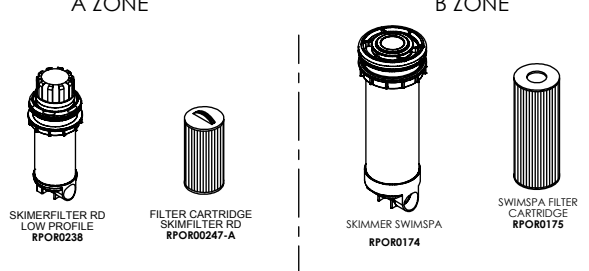

FILTRATION