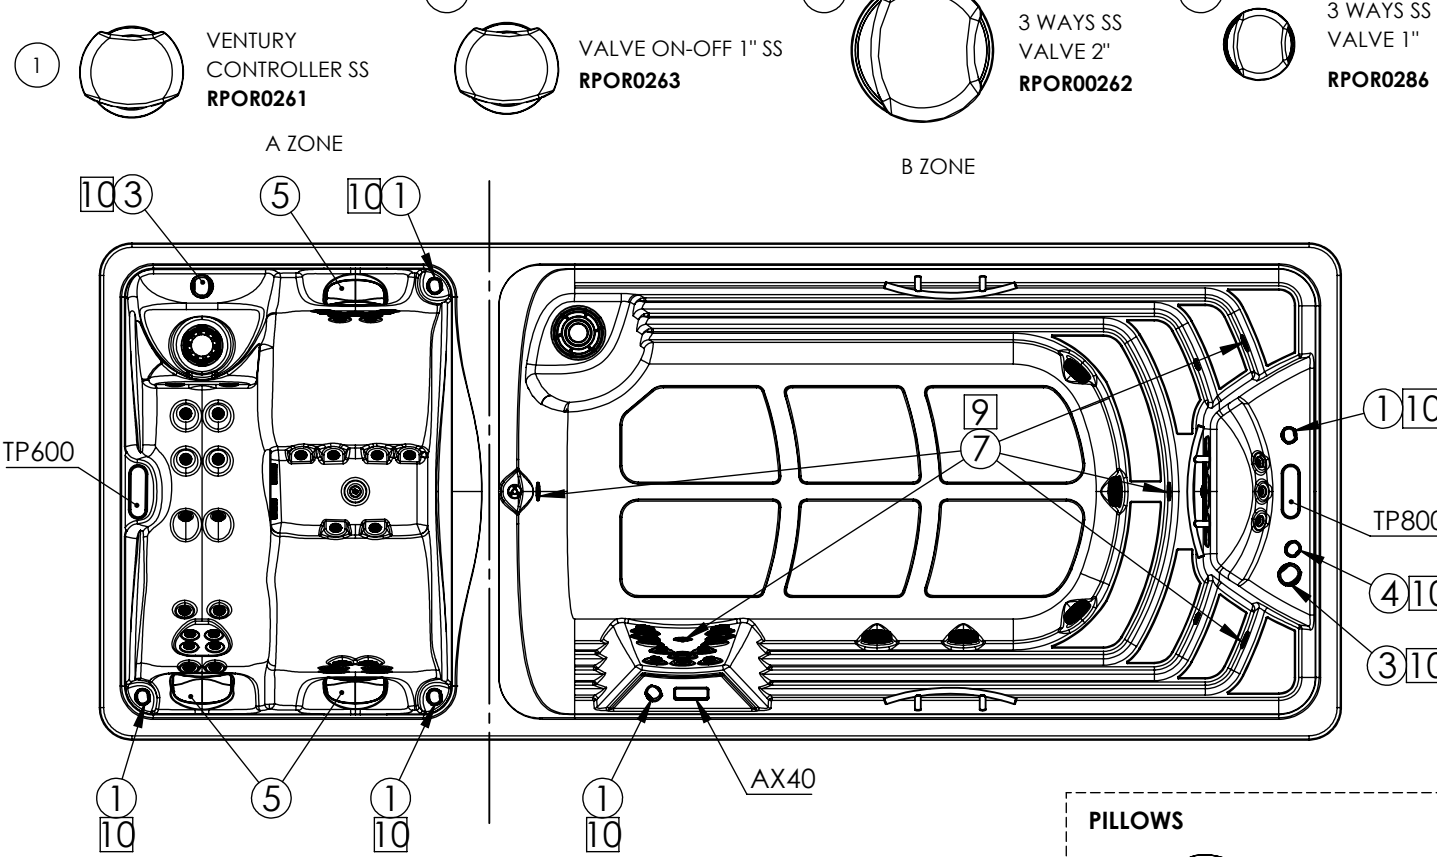

Property of IBERSPA S.L. Avda. Pla d'Urgell 2-8 25200 Cervera, Spain. Don't use without permission. Keep this information confidential and use it solely for the permitted purpose.

CONTROL COMPONENTS

LIGHT COMPONENTS