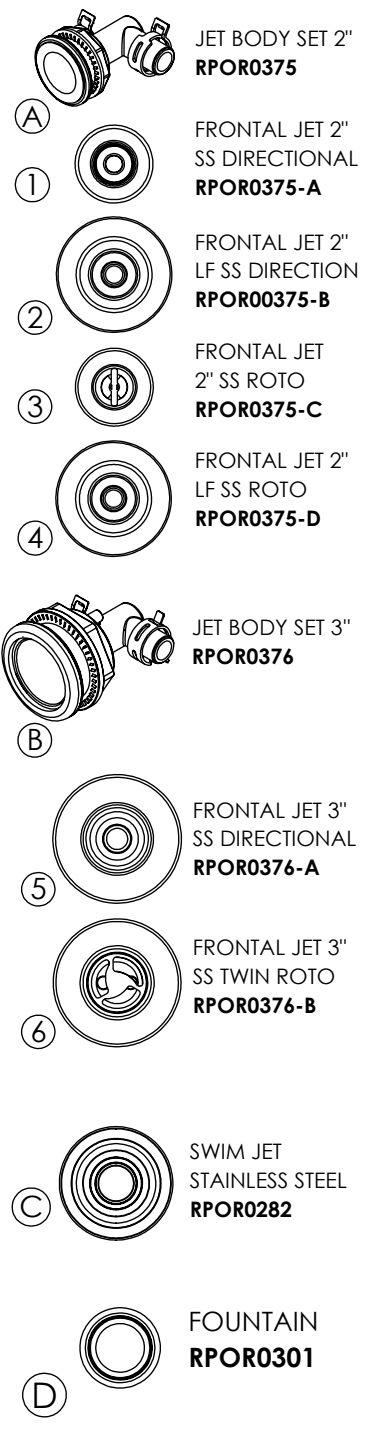

Property of IBERSPA S.L. Avda. Pla d'Urgell 2-8 25200 Cervera, Spain. Don't use without permission. Keep this information confidential and use it solely for the permitted purpose.

CONTROL COMPONENTS

LIGHT COMPONENTS

CONTROL PANELS

FILTRATION

DESINFECTATION

HEATER

MASSAGE COMPONENTS

PUMPS

OTHER COMPONENTS

AUDIO