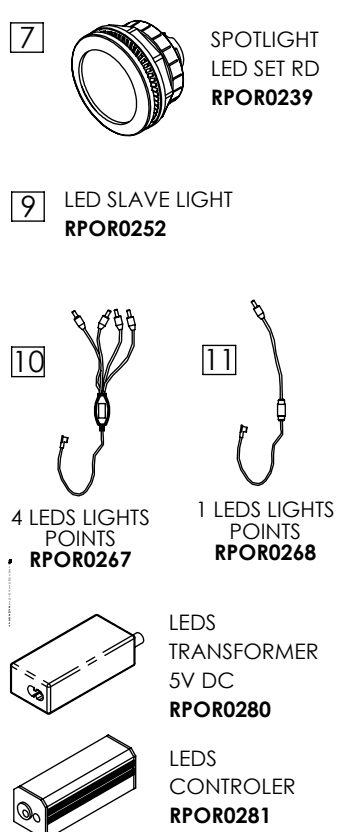

Property of IBERSPA S.L. Avda. Pla d'Urgell 2-8 25200 Cervera, Spain. Don't use without permission. Keep this information confidential and use it solely for the permitted purpose.

CONTROL COMPONENTS

LIGHT COMPONENTS