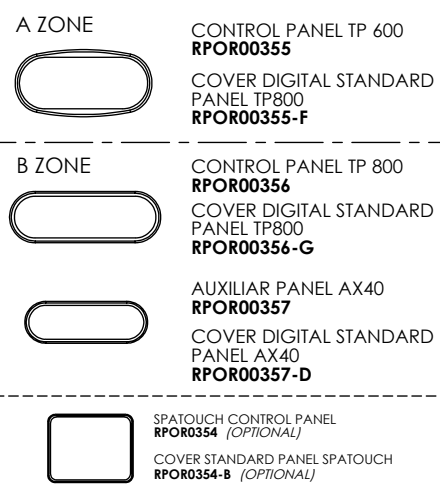

CONTROL PANELS