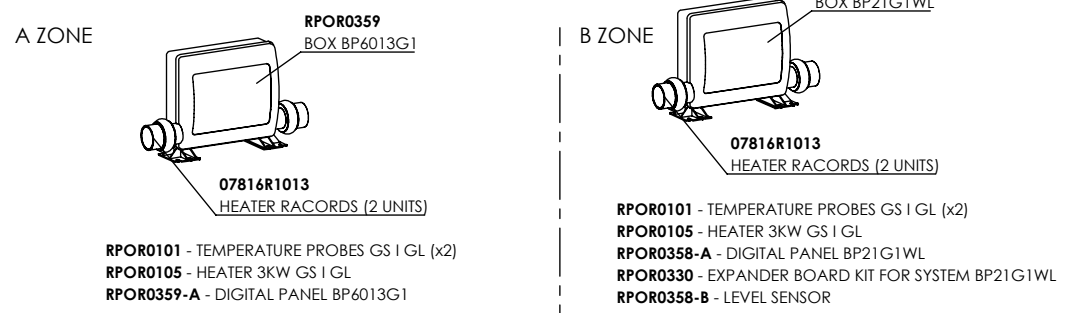

Property of IBERSPA S.L. Avda. Pla d'Urgell 2-8 25200 Cervera, Spain. Don't use without permission. Keep this information confidential and use it solely for the permitted purpose.

CONTROL COMPONENTS

LIGHT COMPONENTS

CONTROL PANELS

FILTRATION

DESINFECTATION

HEATER

MASSAGE COMPONENTS

PUMPS

OTHER COMPONENTS

AUDIO