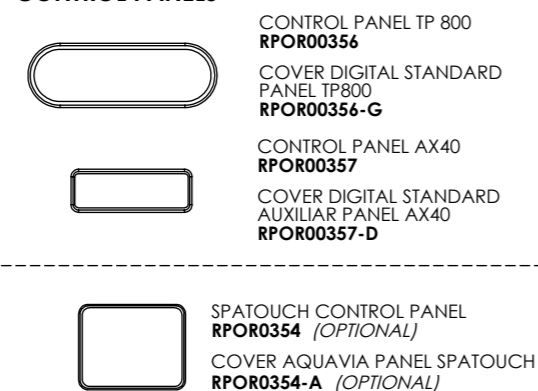

CONTROL PANELS