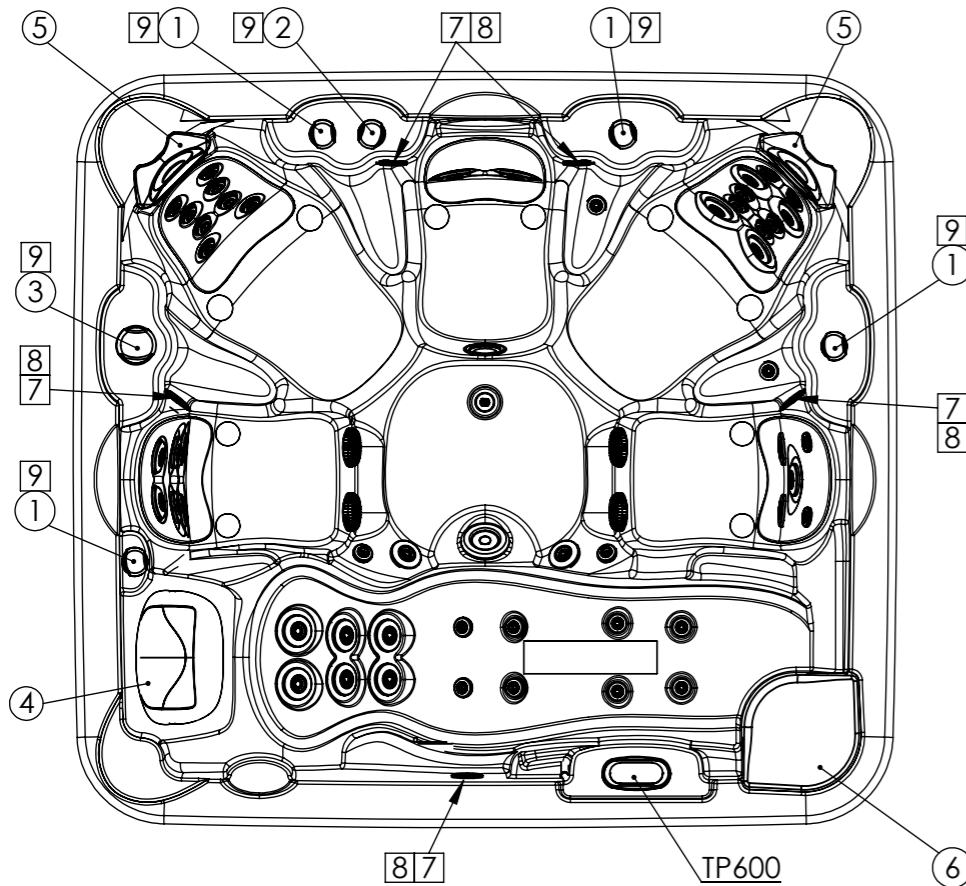

Property of IBERSPA S.L. Avda. Pla d'Urgell 2-8 25200 Cervera, Spain. Don't use without permission. Keep this information confidential and use it solely for the permitted purpose.

CONTROL COMPONENTS

- 1 VENTURY CONTROLLER SS RPOR0261
- 2 VALVE ON-OFF 1" SS RPOR0263
- 3 3 WAYS SS VALVE 2" RPOR00262

PILLOWS

- 4 SMALL HEADREST GREY RPOR0032
- 5 SMALL HEADREST PACIFIC - ANTARTIC RPOR0095
- 6 SKIMFILTER COVER RPOR0156

MASSAGE COMPONENTS

- A JET BODY SET 2" RPOR0375
- 1 FRONTAL JET 2" SS DIRECTIONAL RPOR0375-A
- 2 FRONTAL JET 2" LF SS DIRECTION RPOR00375-B
- 3 FRONTAL JET 2" SS ROTO RPOR0375-C
- 4 FRONTAL JET 2" LF SS ROTO RPOR0375-D
- B JET BODY SET 3" RPOR0376
- 5 FRONTAL JET 3" SS DIRECTIONAL RPOR0376-A
- 6 FRONTAL JET 3" SS TWIN ROTO RPOR0376-B
- C JET BODY SET 5" RPOR0377
- 7 FRONTAL JET 5" DIRECTIONAL RPOR0377-A

LIGHT COMPONENTS

- 7 SPOTLIGHT LED SET RD RPOR0239
- 8 LED SLAVE LIGHT RPOR0252
- 9 4 LEDS LIGHTS POINTS RPOR0267
- 10 1 LEDS LIGHTS POINTS RPOR0268
- LEDS TRANSFORMER 5V DC RPOR0280
- LEDS CONTROLLER RPOR0281