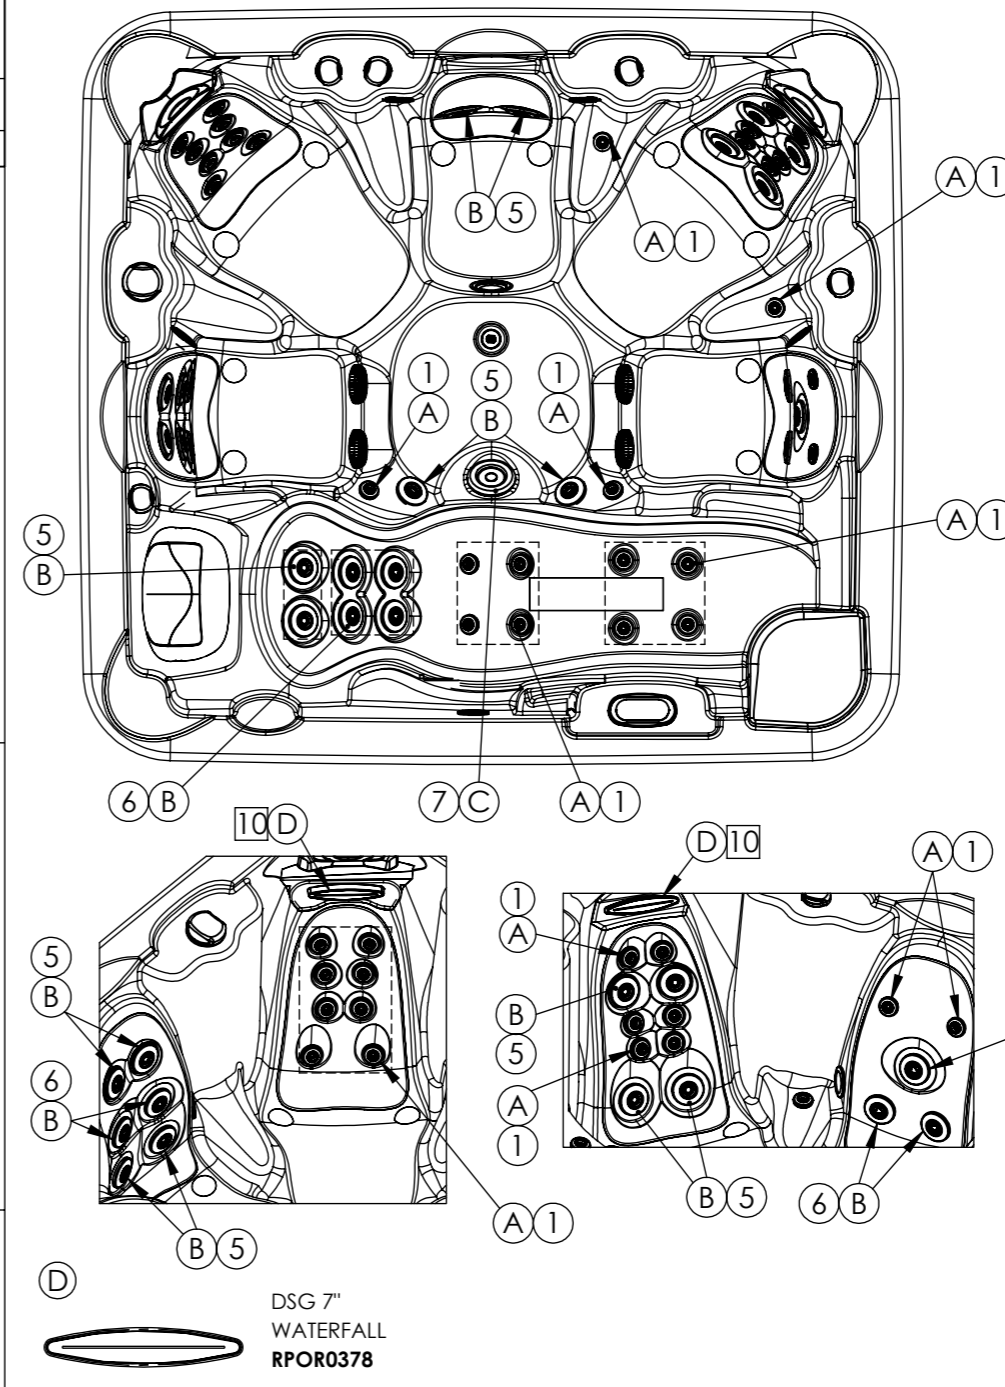

Property of IBERSPA S.L. Avda. Pla d'Urgell 2-8 25200 Cervera, Spain. Don't use without permission. Keep this information confidential and use it solely for the permitted purpose.

CONTROL COMPONENTS

- 1 VENTURY CONTROLLER SS RPOR0261
- 2 VALVE ON-OFF 1" SS RPOR0263
- 3 3 WAYS SS VALVE 2" RPOR00262

PILLOWS

- 4 SMALL HEADREST GREY RPOR0032
- 5 SMALL HEADREST PACIFIC - ANTARTIC RPOR0095
- 6 SKIMFILTER COVER RPOR0156

MASSAGE COMPONENTS

- A JET BODY SET 2" RPOR0375
- 1 FRONTAL JET 2" SS DIRECTIONAL RPOR0375-A
- 2 FRONTAL JET 2" LF SS DIRECTION RPOR00375-B
- 3 FRONTAL JET 2" SS ROTO RPOR0375-C
- 4 FRONTAL JET 2" LF SS ROTO RPOR0375-D
- B JET BODY SET 3" RPOR0376
- 5 FRONTAL JET 3" SS DIRECTIONAL RPOR0376-A
- 6 FRONTAL JET 3" SS TWIN ROTO RPOR0376-B
- C JET BODY SET 5" RPOR0377
- 7 FRONTAL JET 5" DIRECTIONAL RPOR0377-A

LIGHT COMPONENTS

- 7 SPOTLIGHT LED SET RD RPOR0239
- 8 LED SLAVE LIGHT RPOR0252
- 9 4 LEDS LIGHTS POINTS RPOR0267
- 10 1 LEDS LIGHTS POINTS RPOR0268
- LEDS TRANSFORMER 5V DC RPOR0280
- LEDS CONTROLLER RPOR0281